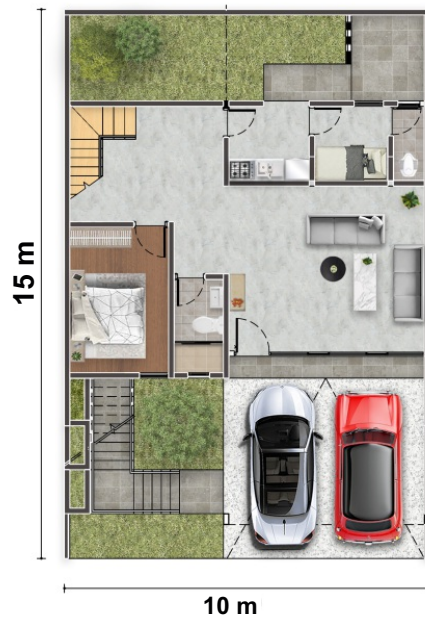

- Kavling Golf
- Kavling Standar

● Type Violet

10x15 m | 4+1 KT

Type Violet

10x15 m

4+1 KT
LT = 150 m²
LB = 280 m²

LANTAI 1

LANTAI 2